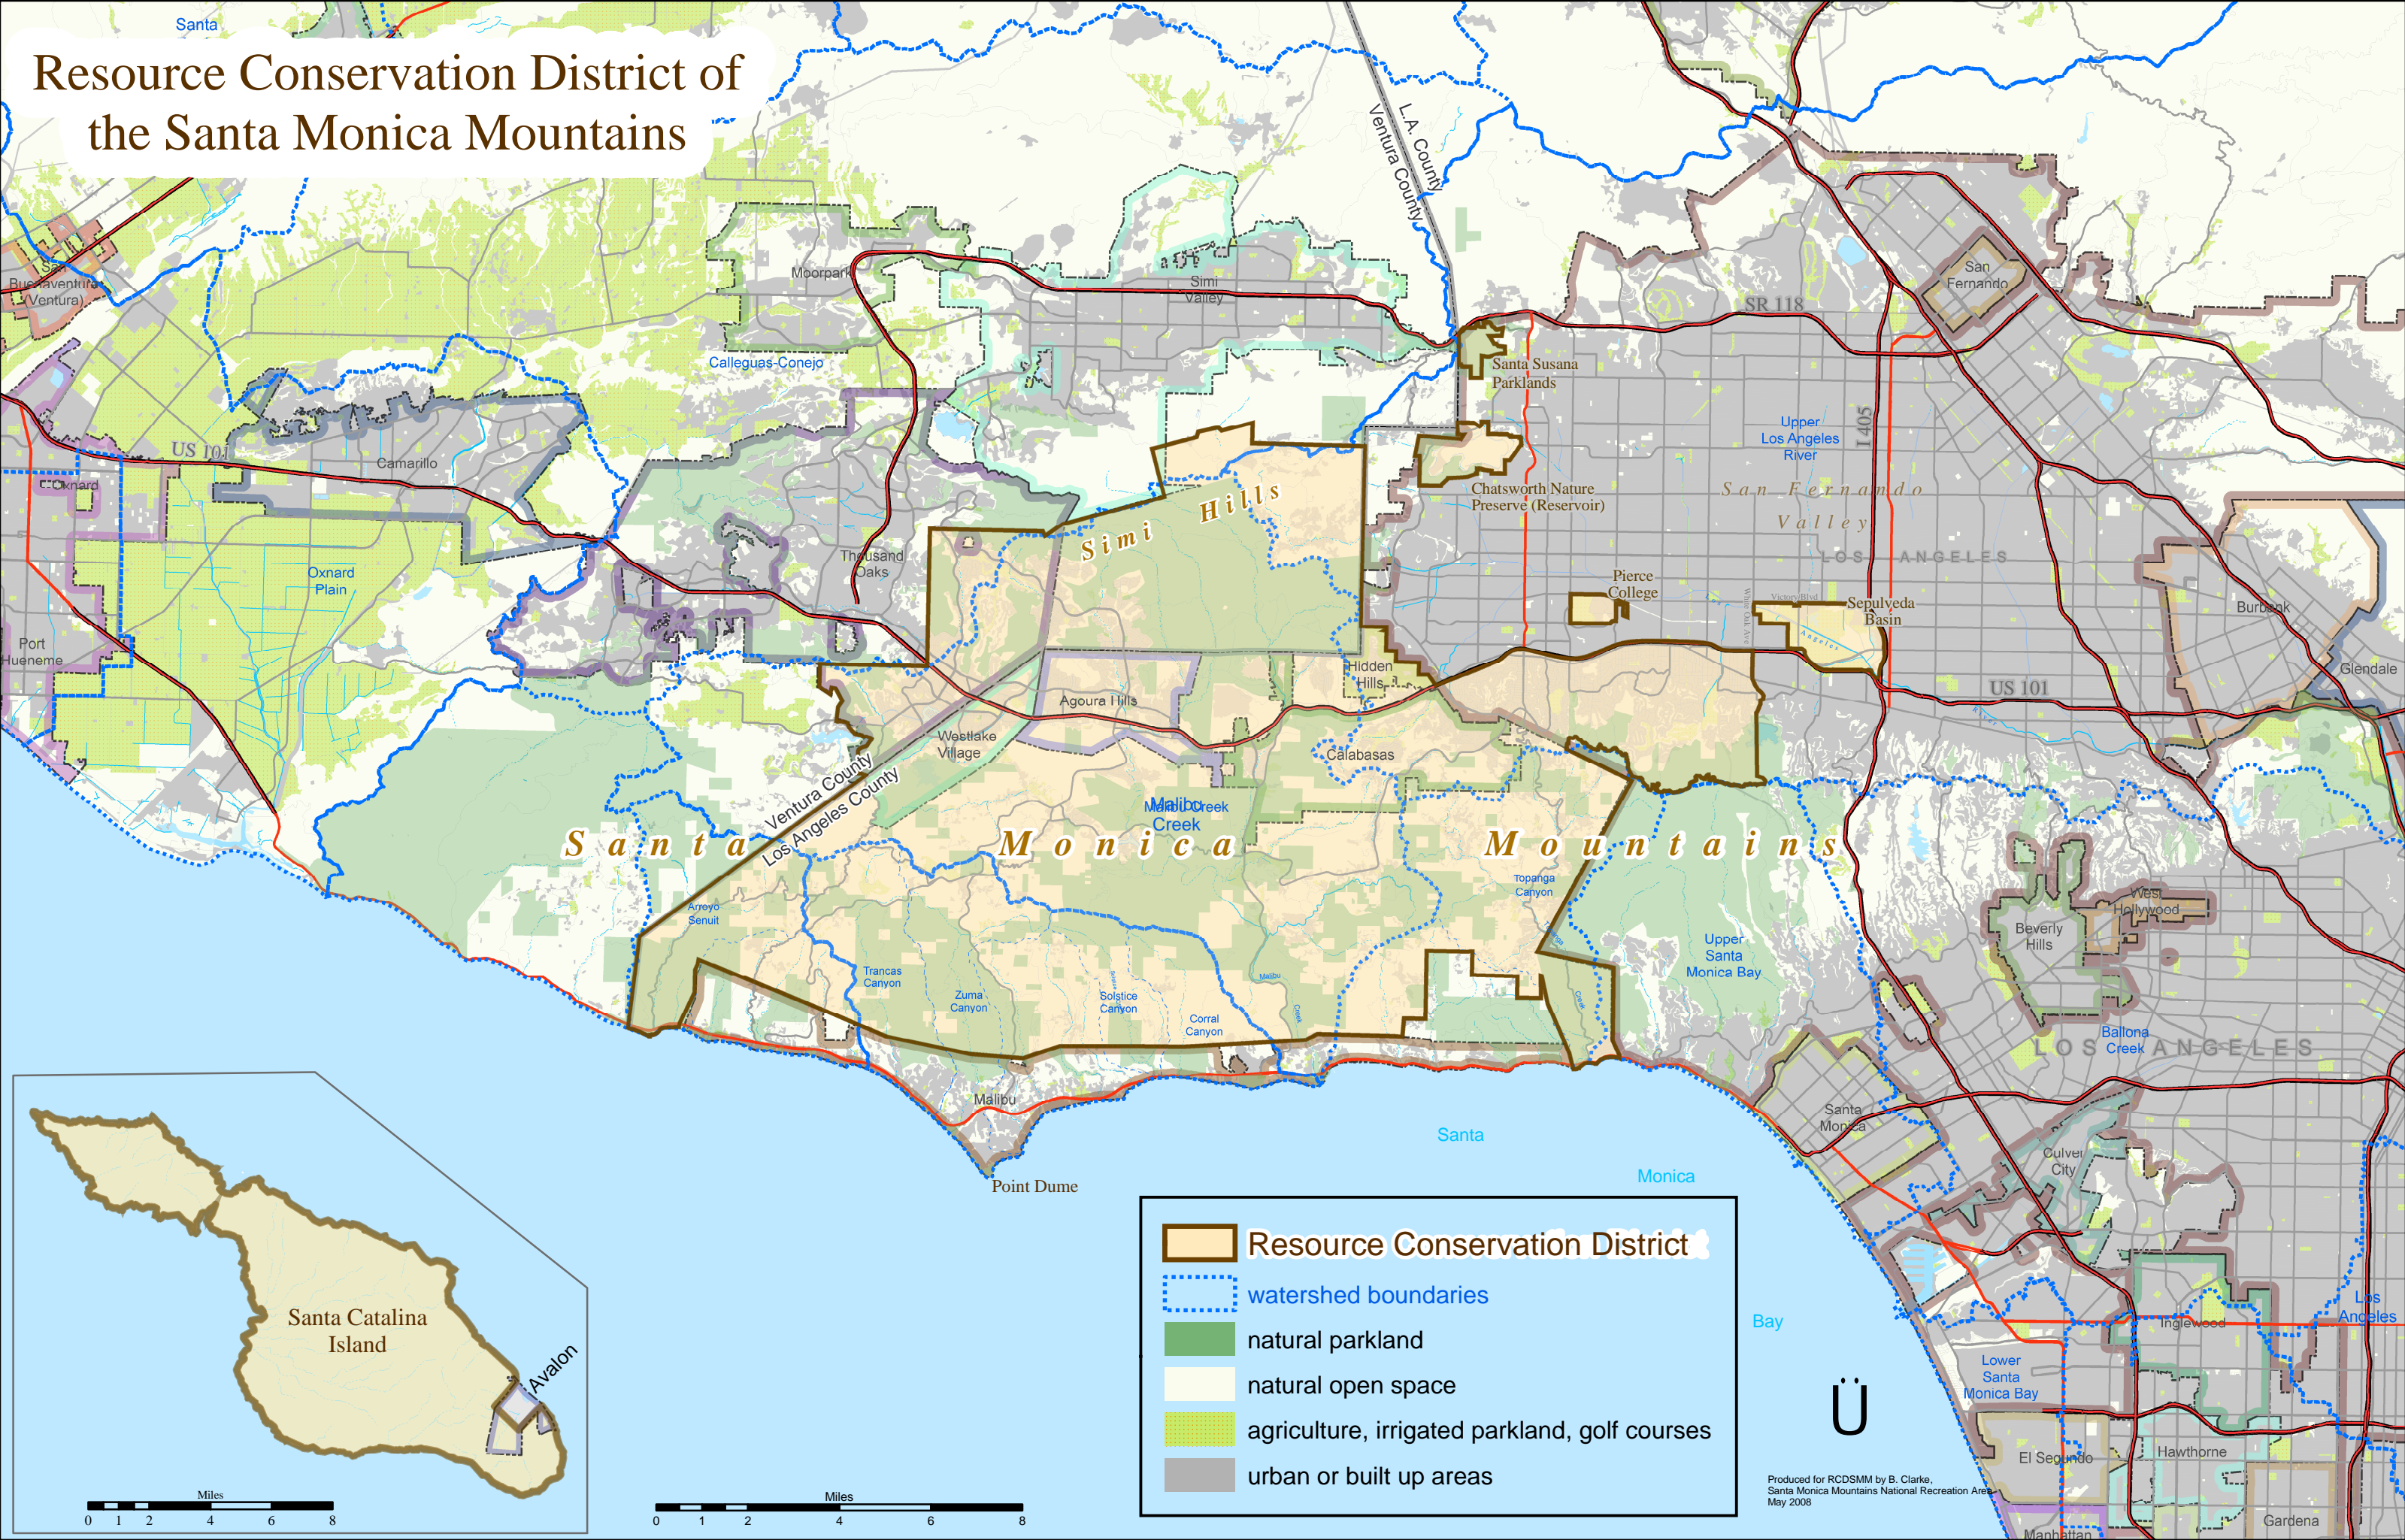

Resource Conservation District of the Santa Monica Mountains

	Resource Conservation District
	watershed boundaries
	natural parkland
	natural open space
	agriculture, irrigated parkland, golf courses
	urban or built up areas

Produced for RCDSMM by B. Clarke, Santa Monica Mountains National Recreation Area, May 2008